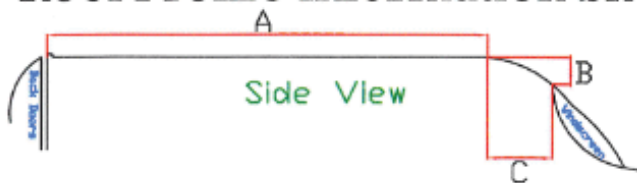

# Universal Roof Selection

	Front	Rear	Side	Vertical
<b>FORD TRANSIT SWB OLD SHAPE</b> SIDE VIEW: 2915 SPOILER: 430 FRONT VIEW: 1700	✓	✓		
<b>MERCEDES VITO SWB</b> SIDE VIEW: 2750 FRONT VIEW: 1440	✓	✓		
<b>MERCEDES VITO LWB</b> SIDE VIEW: 3010 FRONT VIEW: 1430	✓	✓		
<b>MERCEDES VITO ELWB</b> SIDE VIEW: 2940 SPOILER: 330 FRONT VIEW: 1430	✓	✓		
<b>RENAULT TRAFFIC SWB NEW SHAPE</b> SIDE VIEW: 2590 SPOILER: 255 FRONT VIEW: 1590	✓	✓		
<b>RENAULT TRAFFIC LWB NEW SHAPE</b> SIDE VIEW: 2970 SPOILER: 255 FRONT VIEW: 1590	✓	✓		
<b>MINI SMALL VERTICAL</b> SIDE VIEW: 1430 FRONT VIEW: 1080				✓
<b>MINI MEDIUM VERTICAL</b> SIDE VIEW: 1610 FRONT VIEW: 1180				✓
<b>MAZDA BONGO BIG</b> SIDE VIEW: 2690 FRONT VIEW: 1400	✓	✓		
<b>MAZDA BONGO SMALL</b> SIDE VIEW: 2530 SPOILER: 280 FRONT VIEW: 1160	✓	✓		
<b>TOYOTA GRANVIA STANDARD</b> SIDE VIEW: 2535 SPOILER: 280 FRONT VIEW: 1270	✓	✓		
<b>LAND ROVER / NV200 / UNIVERSAL</b> SIDE VIEW: 1990 FRONT VIEW: 1160	✓	✓	✓	✓
<b>UNIVERSAL SWB VERTICAL</b> SIDE VIEW: 2700 SPOILER: 220 FRONT VIEW: 1230	✓	✓	✓	✓
<b>UNIVERSAL LWB VERTICAL</b> SIDE VIEW: 3090 SPOILER: 225 FRONT VIEW: 1230	✓	✓	✓	✓

## Roof Profile Information Sheet

Please give dimensions on the marked red dimension lines

Type of Vehicle.....  
Model of Vehicle.....