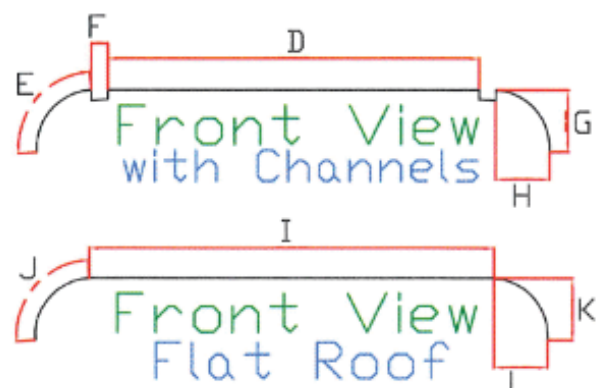

# Universal Roof Selection

	Front	Rear	Side	Vertical
<b>FORD TRANSIT SWB OLD SHAPE</b> SIDE VIEW: 2915 SPOILER: 430 FRONT VIEW: 1700	✓	✓		
<b>MERCEDES VITO SWB</b> SIDE VIEW: 2750 FRONT VIEW: 1440	✓	✓		
<b>MERCEDES VITO LWB</b> SIDE VIEW: 3010 FRONT VIEW: 1430	✓	✓		
<b>MERCEDES VITO ELWB</b> SIDE VIEW: 2940 SPOILER: 330 FRONT VIEW: 1430	✓	✓		
<b>RENAULT TRAFFIC SWB NEW SHAPE</b> SIDE VIEW: 2590 SPOILER: 255 FRONT VIEW: 1590	✓	✓		
<b>RENAULT TRAFFIC LWB NEW SHAPE</b> SIDE VIEW: 2970 SPOILER: 255 FRONT VIEW: 1590	✓	✓		
<b>MINI SMALL VERTICAL</b> SIDE VIEW: 1430 FRONT VIEW: 1080				✓
<b>MINI MEDIUM VERTICAL</b> SIDE VIEW: 1610 FRONT VIEW: 1180				✓
<b>MAZDA BONGO BIG</b> SIDE VIEW: 2690 FRONT VIEW: 1400	✓	✓		
<b>MAZDA BONGO SMALL</b> SIDE VIEW: 2530 SPOILER: 280 FRONT VIEW: 1160	✓	✓		
<b>TOYOTA GRANVIA STANDARD</b> SIDE VIEW: 2535 SPOILER: 280 FRONT VIEW: 1270	✓	✓		
<b>LAND ROVER / NV200 / UNIVERSAL</b> SIDE VIEW: 1990 FRONT VIEW: 1160	✓	✓	✓	✓
<b>UNIVERSAL SWB VERTICAL</b> SIDE VIEW: 2700 SPOILER: 220 FRONT VIEW: 1230	✓	✓	✓	✓
<b>UNIVERSAL LWB VERTICAL</b> SIDE VIEW: 3090 SPOILER: 225 FRONT VIEW: 1230	✓	✓	✓	✓

## Roof Profile Information Sheet

Please give dimensions on the marked red dimension lines

Type of Vehicle.....  
Model of Vehicle.....